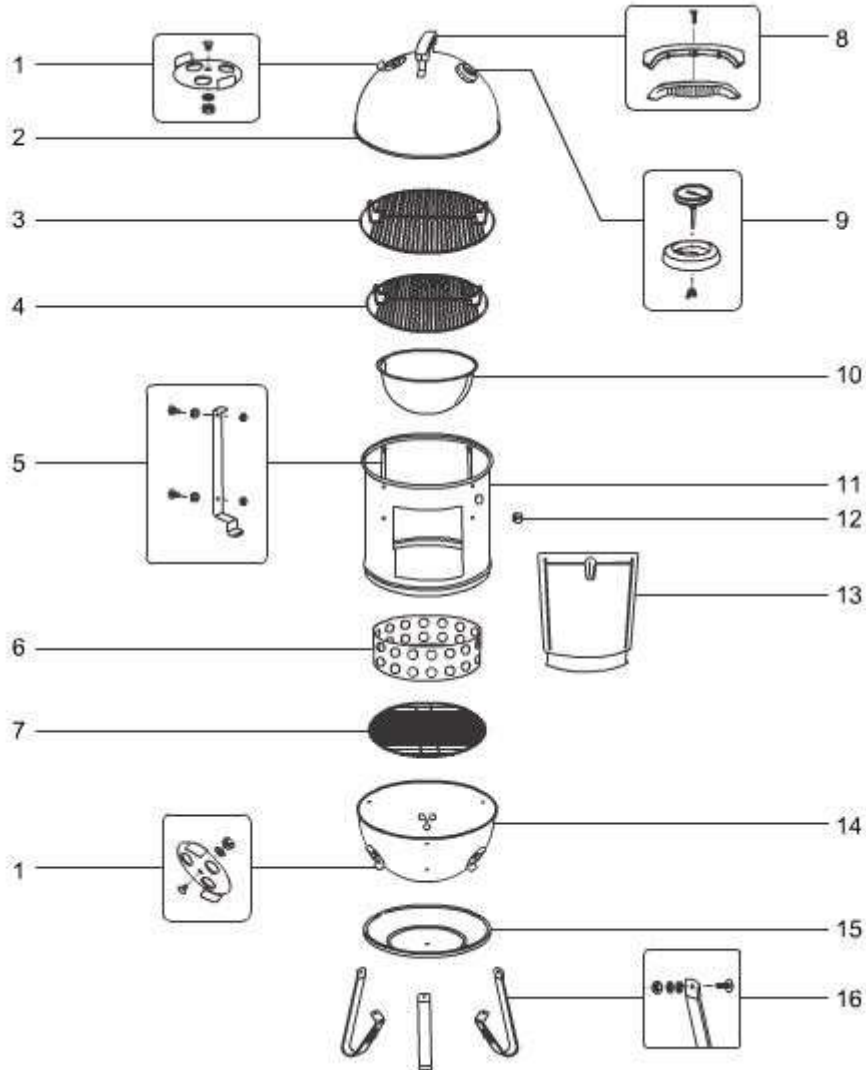

Weber Smokey Mountain Parts Schematics for 18.5 inch Smokers 2009-Current

Weber Smokey Mountain Model Number 721001

<http://www.WeberReplacementParts.com>

12

- 1 63015 Damper kit, 18.5" Bar-B-Kettle & Smokey Mountain Cooker

<u>2</u>	63005	Lid assembly, 18.5" Smokey Mountain Cooker, black, '09
<u>3</u>	80634	Cooking grate, 18.5", '10
<u>4</u>	85042	Lower cooking grate, 18.5" SMC, '14
<u>5</u>	63020	Grill straps
<u>6</u>	63007	Charcoal chamber, 18.5" Smokey Mountain Cooker
<u>7</u>	63013	Charcoal grate, 18.5" Smokey Mountain Cooker
<u>8</u>	80671	Handle kit, charcoal, qty 1, '10
<u>9</u>	63027	Bezel for thermometer, Charcoal
<u>9</u>	63028	Thermometer, 18.5" Smokey Mountain Cooker
<u>10</u>	63024	Water pan, 18" Smokey Mountain Cooker, '09
<u>11</u>	85039	Center ring, 18" Smokey Mountain Cooker, black '14
<u>12</u>	85037	Grommet, gray, SMC '14
<u>13</u>	63018	Door assembly
<u>14</u>	63001	Bowl for 18.5" Smokey Mountain Cooker, black
<u>15</u>	63017	Heat shield, 18.5"/22.5" Smokey Mountain Cooker, '09
<u>16</u>	63022	Leg kit, 18.5" Smokey Mountain Cooker, '09