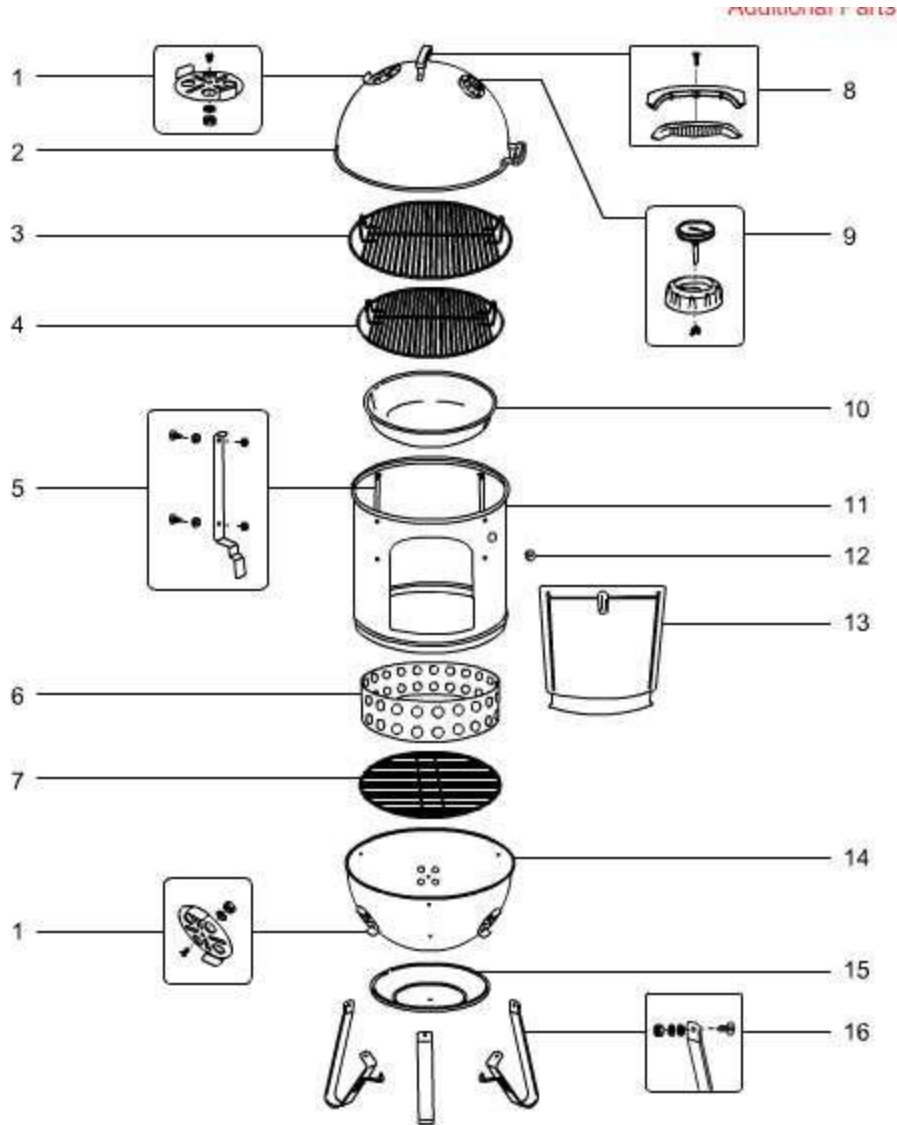

Weber Smokey Mountain Parts Schematics for 22.5 inch Smokers

Weber Smokey Mountain Model Number 731001

<http://www.WeberReplacementParts.com>

3

1 63016 Damper kit, 22.5" Bar-B-Kettle & Smokey Mountain Cooker

2 63004 Lid assembly, 22.5" Smokey Mountain Cooker, black, '09

<u>3</u>	80630	Cooking grate, 22.5", '10
<u>4</u>	85041	Lower cooking grate, 22.5" SMC '14
<u>5</u>	63021	Grill straps set, 22.5" Smokey Mountain Cooker
<u>6</u>	63008	Charcoal chamber, 22.5" Smokey Mountain Cooker, black, '09
<u>7</u>	63014	Charcoal grate, 22.5" Smokey Mountain Cooker, '09
<u>8</u>	80671	Handle kit, charcoal, qty 1, '10
<u>9</u>	63026	Bezel for thermometer, 22.5" Smokey Mountain Cooker, '09
<u>9</u>	63029	Thermometer, 22.5" Smokey Mountain Cooker
<u>10</u>	63025	Water pan, 22.5" Smokey Mountain Cooker, '09
<u>11</u>	63030	Center ring, 22.5" Smokey Mountain Cooker, black, '09
<u>11</u>	85040	Center ring, 22.5" Smokey Mountain Cooker, black, '14
<u>12</u>	85037	Grommet, gray, SMC '14
<u>13</u>	63019	Door assembly, 22.5" Smokey Mountain Cooker, '09
<u>14</u>	63006	Bowl for 22.5" Smokey Mountain Cooker, black, '09
<u>15</u>	63017	Heat shield, 18.5"/22.5" Smokey Mountain Cooker, '09

16 63023 Leg kit, 22.5" Smokey
Mountain Cooker, '09